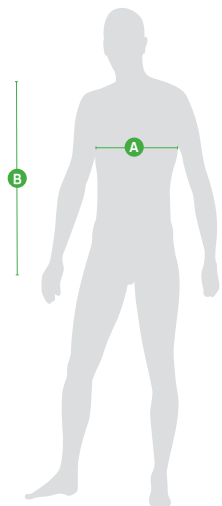

Size guide - ŠKODA Hoodie "We Love Cycling" - Men

	A	B
Size	1/2 Chest at armhole (cm)	Length from Top point shoulder (cm)
S	54	69
M	58	71
L	62	73
XL	65	75
XXL	68	77
3XL	71	79

Size guide - ŠKODA Hoodie "We Love Cycling" - Women

	A	B
Size	1/2 Chest at armhole (cm)	Length from Top point shoulder (cm)
S	48	62
M	50	64
L	52	66
XL	54	68
XXL	56	70