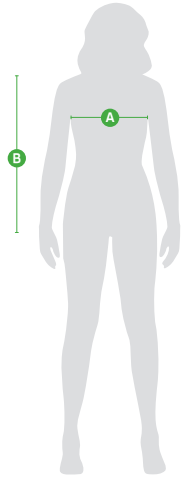

Size guide - ŠKODA Hoodie "We Love Cycling" - Men

	A	B
Size	1/2 Chest at armhole (cm)	Length from Top point shoulder (cm)
S	54	69
M	58	71
L	62	73
XL	65	75
XXL	68	77
3XL	71	79

Size guide - ŠKODA Hoodie "We Love Cycling" - Women

	A	B
Size	1/2 Chest at armhole (cm)	Length from Top point shoulder (cm)
S	48	62
M	50	64
L	52	66
XL	54	68
XXL	56	70