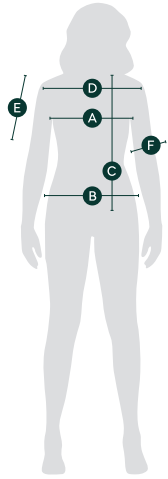

Women T-shirt emerald

	A	B	C	D	E	F
Size	1/2 Chest (cm)	1/2 Waist (cm)	Body length from inner shoulder	Shoulder to shoulder	Length of sleeve (cm)	Sleeve width (cm)
XS	43	46	62	37	15	12
S	45	48	64	39	16	13
M	47	50	66	41	17	14
L	50	53	68	43	18	15,5
XL	53	56	70	45	19	16,5
XXL	59	59	72	47	20	17,5