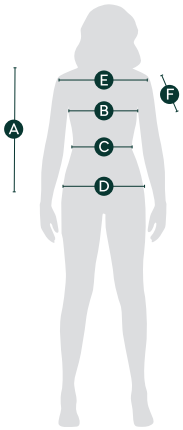

Women Polo Shirt emerald

	A	B	C	D	E	F
Size	Body length from inner shoulder	1/2 Chest (cm)	1/2 Waist (cm)	1/2 Bottom (cm)	Shoulder width (cm)	Sleeve length (cm)
XS	62	43	40	46	37	15
S	64	45	42	48	39	16
M	66	47	44	50	41	17
L	68	50	47	53	43	18
XL	70	53	50	56	45	19
XXL	72	56	53	59	47	20