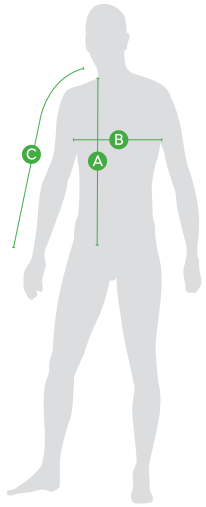

## Men Quilted Softshell Jacket

	A	B	C
Size	Body length from shoulder point (cm)	1/2 Chest width (cm)	Sleeve length (cm)
S	72	53	81
M	74	56	82,5
L	76	60	84
XL	78	64	86
XXL	80	68	88
XXXL	82	72	90

## Women Quilted Softshell Jacket

	A	B	C
Size	Body length from shoulder point (cm)	1/2 Chest width (cm)	Sleeve length (cm)
XS	66	44	76
S	67,5	47	77
M	69	50	78
L	71	54	79,5
XL	73	58	81
XXL	75	62	82,5