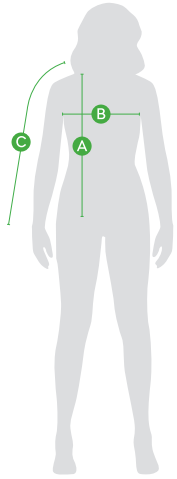

## Men Quilted Softshell Jacket

	A	B	C
Size	Body length from shoulder point (cm)	1/2 Chest width (cm)	Sleeve length (cm)
S	72	53	81
M	74	56	82,5
L	76	60	84
XL	78	64	86
XXL	80	68	88
XXXL	82	72	90

## Women Quilted Softshell Jacket

	A	B	C
Size	Body length from shoulder point (cm)	1/2 Chest width (cm)	Sleeve length (cm)
XS	66	44	76
S	67,5	47	77
M	69	50	78
L	71	54	79,5
XL	73	58	81
XXL	75	62	82,5