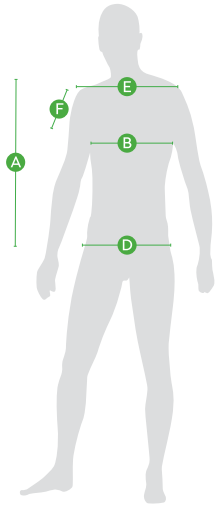

Men Polo Shirt grey

	A	B	D	E	F
Size	Body length from inner shoulder	1/2 Chest (cm)	1/2 Bottom (cm)	Shoulder width (cm)	Sleeve length (cm)
S	70	50	48	44	19
M	72	53	51	46	20
L	74	56	54	48	21
XL	76	59	57	50	22
XXL	79	63	61	52,5	23
3XL	81	67	65	55	24

Women Polo Shirt grey

	A	A2	B	C	D	E	F
Size	Body lenght from inner shoulder (FRONT)	Body lenght from inner shoulder (BACK)	1/2 Chest (cm)	1/2 Waist (cm)	1/2 Bottom (cm)	Shoulder width (cm)	Sleeve lenght (cm)
XS/34	60	62	44	40	45	36	15,5
S/36	62	64	46	42	47	38	16
M/38	64	66	48	44	49	40	16,5
L/40	66	68	51	47	52	42	17
XL/42	69	71	55	51	56	44,5	17,5
XXL/44	72	74	59	55	60	47	18