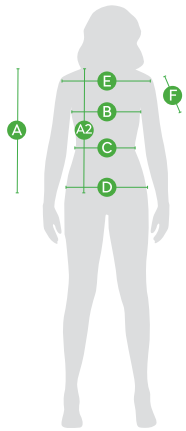

Men Polo Shirt grey

	A	B	D	E	F
Size	Body length from inner shoulder	1/2 Chest (cm)	1/2 Bottom (cm)	Shoulder width (cm)	Sleeve length (cm)
S	70	50	48	44	19
M	72	53	51	46	20
L	74	56	54	48	21
XL	76	59	57	50	22
XXL	79	63	61	52,5	23
3XL	81	67	65	55	24

Women Polo Shirt grey

	A	A2	B	C	D	E	F
Size	Body lenght from inner shoulder (FRONT)	Body lenght from inner shoulder (BACK)	1/2 Chest (cm)	1/2 Waist (cm)	1/2 Bottom (cm)	Shoulder width (cm)	Sleeve lenght (cm)
XS/34	60	62	44	40	45	36	15,5
S/36	62	64	46	42	47	38	16
M/38	64	66	48	44	49	40	16,5
L/40	66	68	51	47	52	42	17
XL/42	69	71	55	51	56	44,5	17,5
XXL/44	72	74	59	55	60	47	18