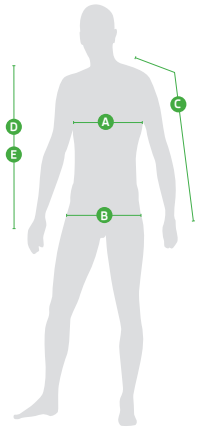

## ŠKODA RS Men's Light Jacket

	A	B	C	D	E
Size	1/2 Chest (cm)	1/2 Bottom (cm)	Raglan sleeve length from neckline (cm)	Front length from hsp* (cm)	Back length from hsp* (cm)
S	52	50	79	66	69
M	54	52	81	68	71
L	56	54	83	70	73
XL	59	57	85	72	75
XXL	62	60	87	74	77
3XL	64	62	89	76	79

\* Hight shoulder point