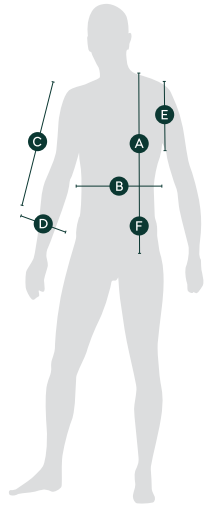

Hockey Jersey

	A	B	C	D	E	F
Size	Front length (cm)	Width (cm)	Sleeve length (cm)	Cuff (cm)	Armhole (cm)	Back length (cm)
M	75	60	69	30	30	82
L	77	62	74	32	31	85
XL	80	66	76	36	34	88
XXL	84	72	78	36	36	92
XXXL	86	76	78	38	37	94