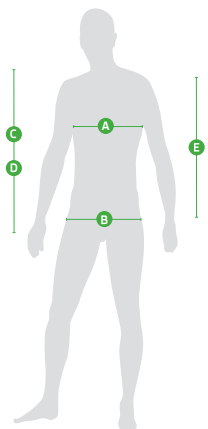

## ŠKODA RS Men's Hoody

	A	B	C	D	E
Size	1/2 Chest (cm)	1/2 Bottom (cm)	Front length from hsp* (cm)	Back length from hsp* (cm)	Sleeve Length (cm)
S	50	48	66	68	62
M	53	51	68	70	64
L	56	54	70	72	66
XL	58	56	72	74	68
XXL	60	58	74	76	69
3XL	62	60	76	78	70

\* Hight shoulder point