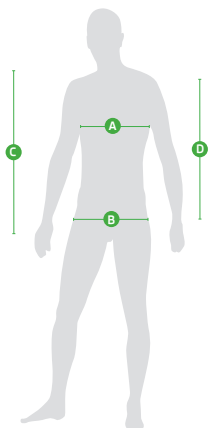

ŠKODA RS Men's T-Shirt

	A	B	C	D
Size	1/2 Chest (cm)	1/2 Bottom (cm)	Front length from hsp* (cm)	Sleeve Length from shoulder (cm)
S	48	47	69	20
M	50	49	71	21
L	53	52	73	22
XL	56	55	75	23
XXL	58	57	77	24
3XL	60	59	79	25

* Hight shoulder point