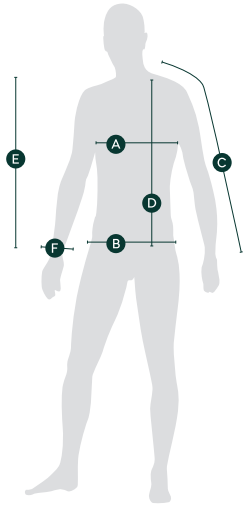

## Men windproof jacket

	A	B	C	D	E	F
Size	Chest circumference (cm)	Circumference of hips min/max (cm)	Sleeve length (cm)	Front length (cm)	Back length (cm)	Sleeve circumference min/max (cm)
S	106	68/100	79	53	71	14/19
M	110	78/106	81	54	73	15/20
L	112	80/110	83	56	74	16/21
XL	116	84/112	84	57	77	17/21
XXL	122	86/116	85	59	78	18/22
XXXL	134	90/122	86	60	80	19/23