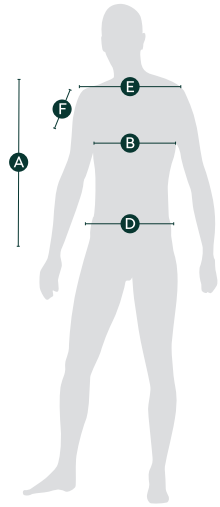

Men Polo Shirt emerald

	A	B	D	E	F
Size	Body length from inner shoulder	1/2 Chest (cm)	1/2 Bottom (cm)	Shoulder width (cm)	Sleeve length (cm)
S	70	49	49	41	22
M	72	52	52	43	23
L	74	55	55	45	24
XL	76	59	59	48	25
XXL	79	63	63	51	26
3XL	81	67	67	54	27